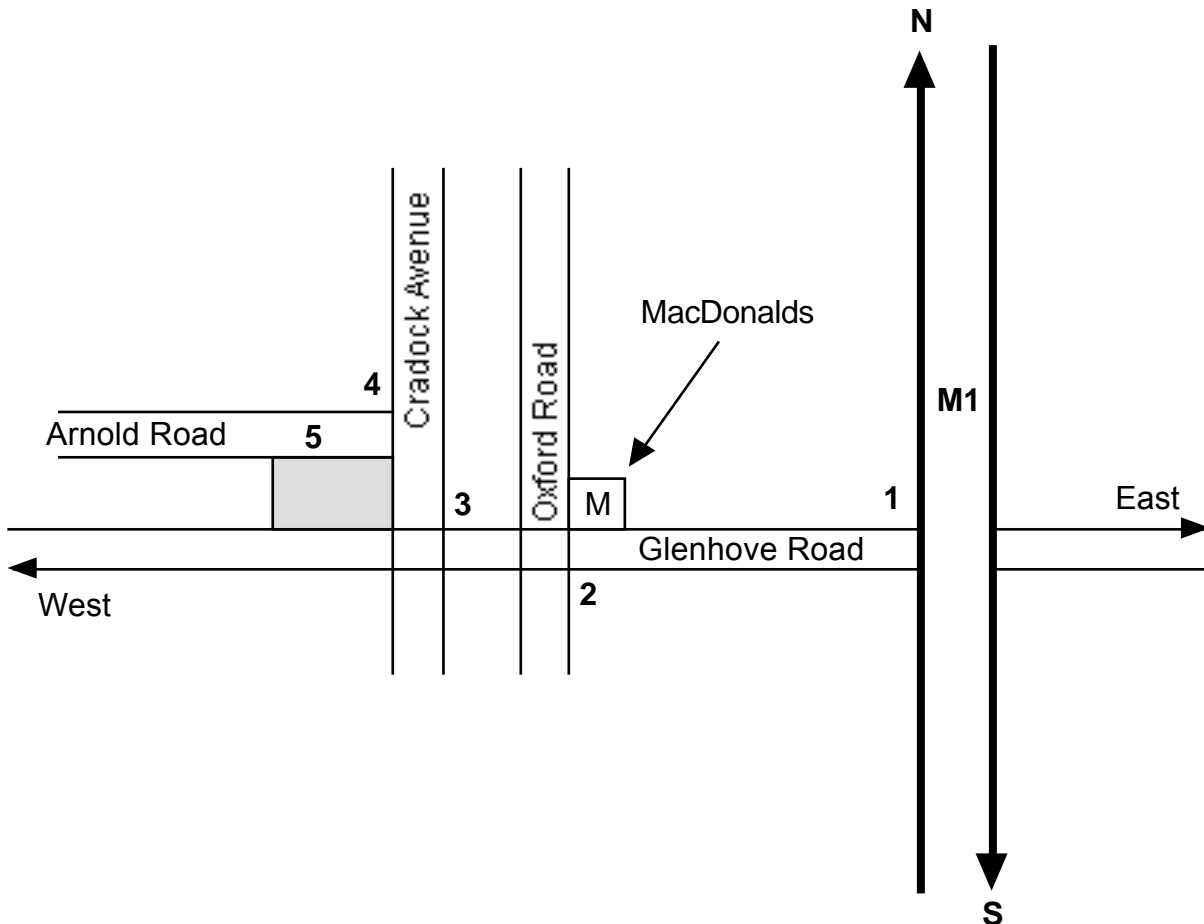

DIRECTIONS TO GENDEL GROUP

Directions via road, based on the M1

- 1 Take Glenhove Road offramp from the M1 and travel west up Glenhove Road
- 2 Cross Oxford Road (Glenhove becomes Bolton Road), still travelling west
- 3 After Oxford Road, turn right at next traffic lights, into Cradock Avenue
- 4 Turn left into first road which is Arnold Road
- 5 30m from the corner is our garage, turn left into the entrance. The security officer will allocate you a parking bay and direct you to our offices on the 2nd floor.